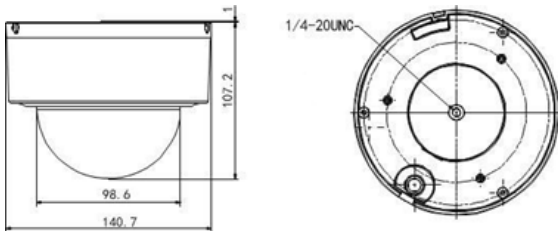

Dimensions:

Other Models:

DS-2DE3304W-DE

AG-2DE3304W-DEPTZ	
Camera Module	
Image Sensor	1/2.8" progressive scan CMOS
Minimum Illumination	f/1.6, AGC on, color: 0.05 lux, B/W: 0.01 lux
Maximum Image Resolution	2048 × 1536
Focal Length	2.8 mm to 12 mm, 4x
Digital Zoom	16x
Angle of View	105° to 33.5° (wide to tele)
Aperture Range	f/1.6 to f/2.7
Focus Mode	Auto/semiautomatic/manual
DWDR	Supported
S/N Ratio	≥52 dB
Shutter Speed	1/1 to 1/10,000 s
AGC	Auto/manual
White Balance	Auto/manual/ATW/indoor/outdoor/daylight lamp/sodium lamp
Day/Night	IR cut filter
Privacy Mask	8 privacy masks programmable
Enhancement	3D DNR, HLC/BLC
Pan and Tilt	
Range	Pan: 0° to 350°; tilt: 5° to 90°
Speed	Pan: 0.1° to 60°/sec (manual), 30°/s (preset) Tilt: 0.1° to 50°/sec (manual), 25°/s (preset)
Number of Presets	300
Patrols	8 patrols, up to 32 presets per patrol
Park Actions	Preset/patrol
Scheduled Tasks	Preset/reboot/patrol/self test/aux output
Detection	Intrusion detection, line crossing detection, audio exception detection, motion detection
ROI Encoding	Supports 4 areas with adjustable levels
Alarm	
Alarm I/O	1/1
Alarm Triggers	Intrusion detection, line crossing detection, motion detection, audio exception detection, dynamic analysis, tampering alarm, network disconnect, IP address conflict, storage exception
Alarm Actions	Preset, recording, relay output, upload center, upload FTP, e-mail linkage
Input/ Output	
Audio Input	1 audio input (mic/line in), 2 to 2.4V[p-p]; output impedance: 1K Ω, ±10%
Audio Output	1 output, line level, impedance: 600 Ω
Network	
Ethernet	10Base-T/100Base-TX, RJ-45 connector
Main Stream	30 fps @ 2048 × 1536, 1920 × 1080, 1280 × 960, 1280 × 720
Sub Stream	30 fps @ 704 × 480, 640 × 480, 320 × 240
Image Compression	H.264/MJPEG
Audio Compression	G.711ulaw/G.711alaw/G.726/MP2L2/G.722/PCM
Protocols	IPv4/IPv6, HTTP, HTTPS, 802.1X, QoS, FTP, SMTP, UPnP, SNMP, DNS, DDNS, NTP, RTSP, RTP, TCP, UDP, IGMP, ICMP, DHCP, PPPoE
Simultaneous Live View	Up to 20 users
Micro SD Memory Card	Supports up to 128 GB micro SD/SDHC/SDXC card and edge recording
User/Host Level	Up to 32 users, 3 levels: administrator, operator, and user
Security Measures	User authentication (ID and PW); host authentication (MAC address); IP address filtering
System Integration	
Application Programming	Open-ended API, supports ONVIF, PSIA, CGI, and Genetec
Web Browser	IE 7+, Chrome 18+, Firefox 5.0+, Safari 5.02+
Power	POE, 12 VDC, maximum 8 W
Working Temperature	-30° C to 65° C (-22° F to 149° F)
Humidity	90% or less
Protection Level	IP66, TVS4,000 V lightning, surge, and voltage transient protection
Certification	FCC, CE, UL, RoHS, IEC/EN61000, IEC/EN55022, IEC/EN55024, IEC/EN60950-1
Dimensions	Φ140.7 mm × 107.2 mm (5.54" x 4.22")
Weight (approx.)	950 g (33.5 oz)